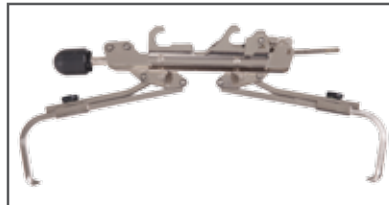

## Optional Extras

Premium Turntable  
EAK0277J55A

Paddle Kit  
EAK0277J82A

Alloy Quick Clamp Kit  
EAK0268J63A

4" Extension Kit  
EAK0268J62A

## Standard Equipment

- Pro32 Windows with vehicle specifications
- Wheel clamp sizes 10" to 22"
- Standard accessories - steering wheel holder, brake pedal depressor and wheel chock
- Optional accessories - premium turntables, paddle kit, roll-back kit, alloy quick clamp kit and 4" wheel clamp extension kit